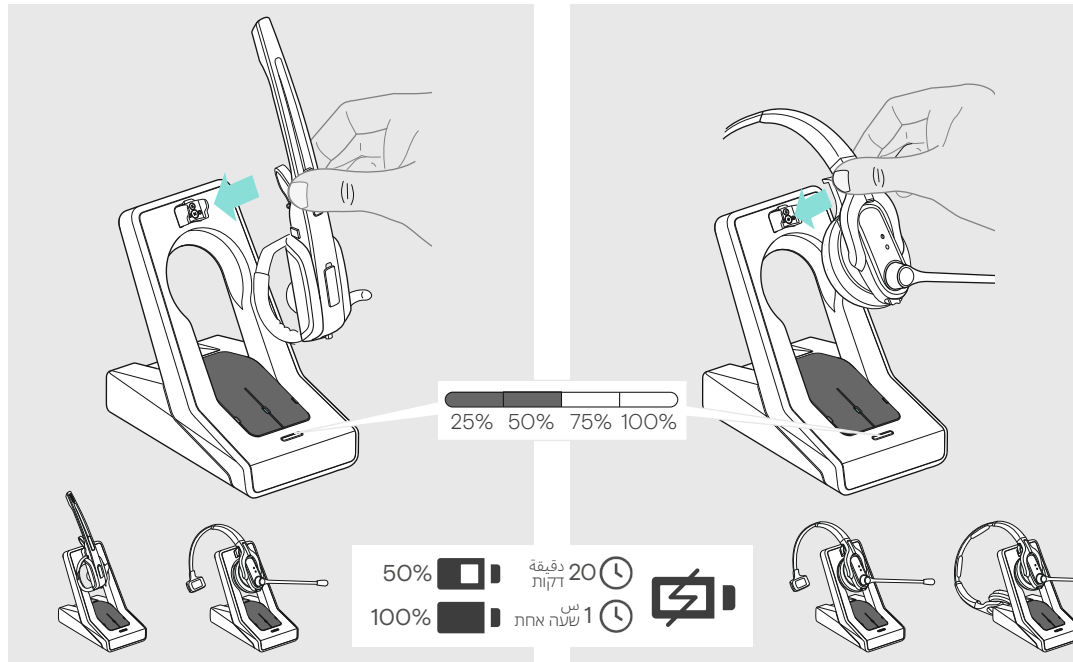

SD Pro 1 ML/SD Pro 2 ML

eposaudio.com/support

DSEA A/S

Kongebakken 9, DK-2765 Smørum, Denmark
eposaudio.com